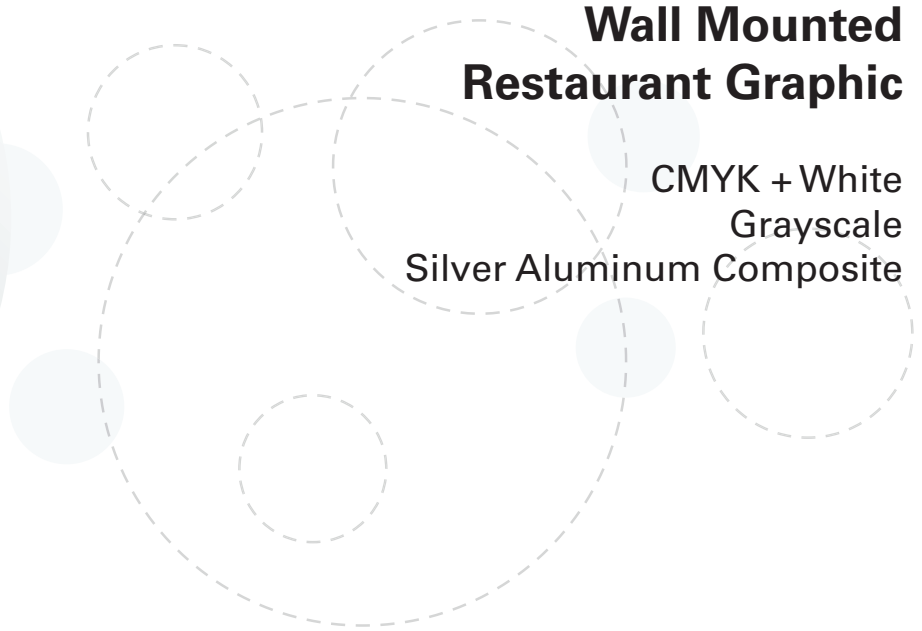

Gatorfoam Board

INDOOR / RETAIL P-O-P

Backlit Display

CMYK + White
Grayscale
Acrylic

efi

INDOOR / RETAIL P-O-P

Wall Mounted Restaurant Graphic

CMYK + White
Grayscale
Silver Aluminum Composite